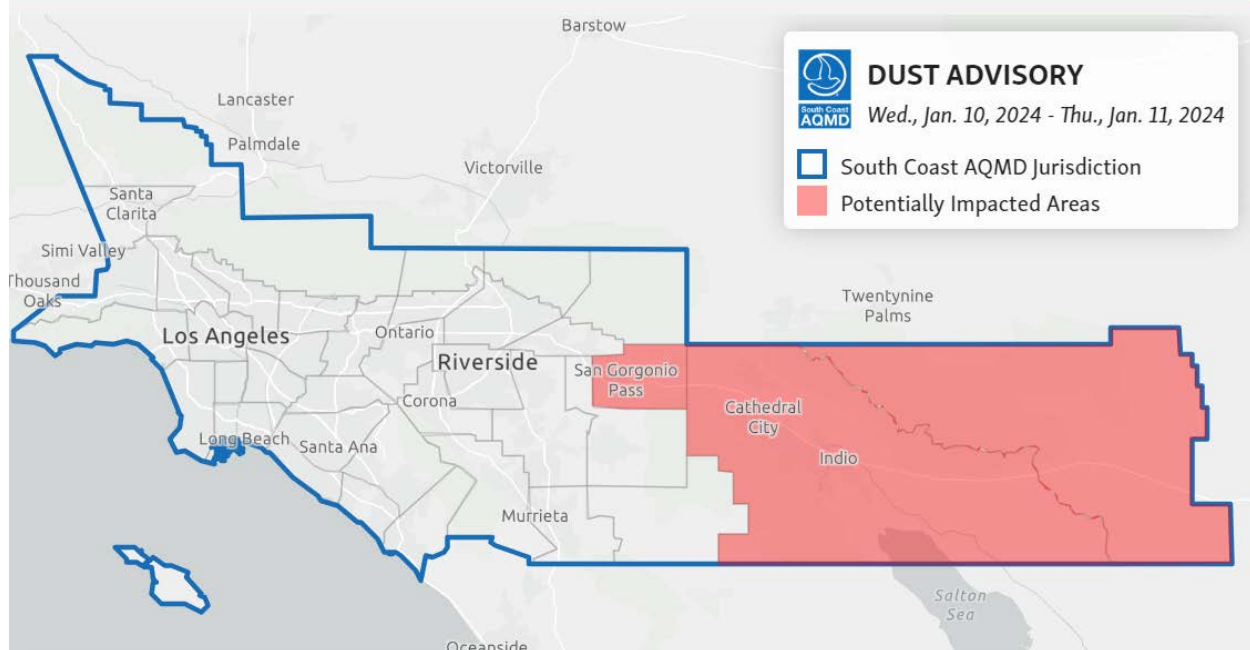

Kim White (909) 396-3456, Cell: (909) 323-9479

press@aqmd.gov

South Coast AQMD Issues Windblown Dust Advisory for Portions of Riverside County

Valid Wednesday 9:00 p.m. until Thursday 12:00 p.m.

Valid Wednesday 9:00 PM until Thursday 12:00 PM