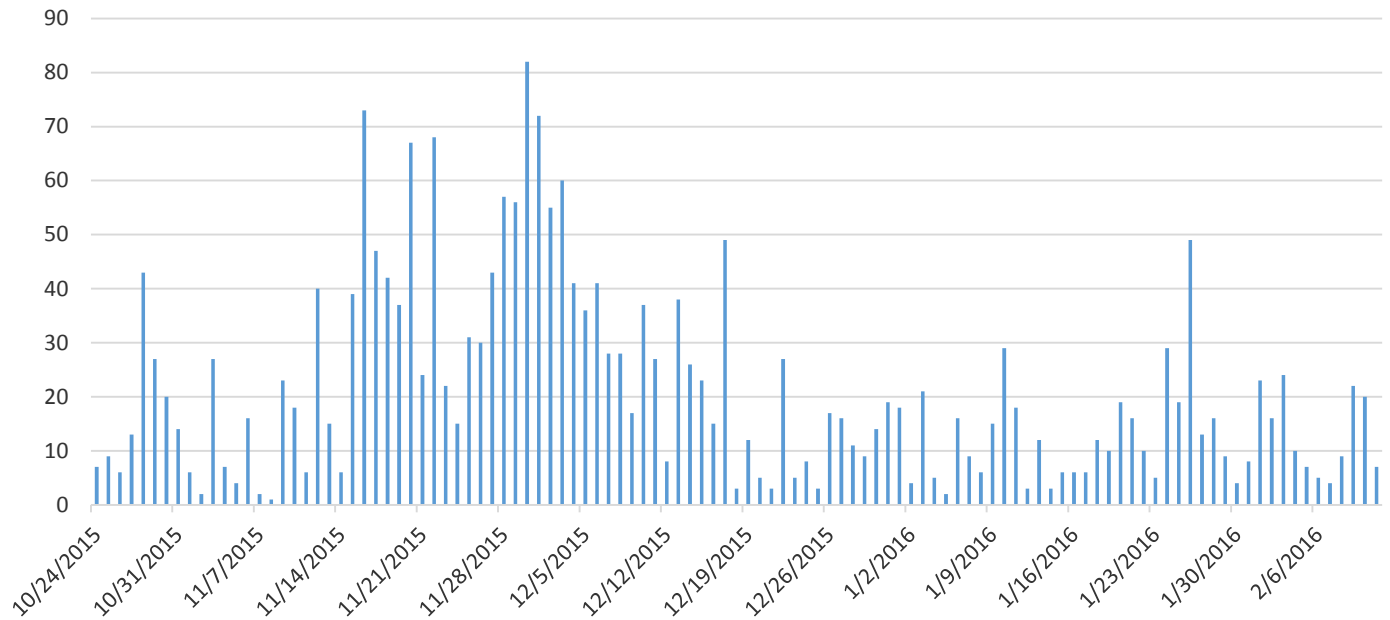

**AIR QUALITY COMPLAINTS RECEIVED BY SCAQMD
FROM ALISO CANYON AREA
OCT 24 2015 - FEB 11 2016**

DATE	COMPLAINTS
10/24/2015	7
10/25/2015	9
10/26/2015	6
10/27/2015	13
10/28/2015	43
10/29/2015	27
10/30/2015	20
10/31/2015	14
11/1/2015	6
11/2/2015	2
11/3/2015	27
11/4/2015	7
11/5/2015	4
11/6/2015	16
11/7/2015	2
11/8/2015	1
11/9/2015	23
11/10/2015	18
11/11/2015	6
11/12/2015	40
11/13/2015	15
11/14/2015	6
11/15/2015	39
11/16/2015	73
11/17/2015	47
11/18/2015	42
11/19/2015	37
11/20/2015	67

11/21/2015	24
11/22/2015	68
11/23/2015	22
11/24/2015	15
11/25/2015	31
11/26/2015	30
11/27/2015	43
11/28/2015	57
11/29/2015	56
11/30/2015	82
12/1/2015	72
12/2/2015	55
12/3/2015	60
12/4/2015	41
12/5/2015	36
12/6/2015	41
12/7/2015	28
12/8/2015	28
12/9/2015	17
12/10/2015	37
12/11/2015	27
12/12/2015	8
12/13/2015	38
12/14/2015	26
12/15/2015	23
12/16/2015	15
12/17/2015	49
12/18/2015	3
12/19/2015	12

12/20/2015	5
12/21/2015	3
12/22/2015	27
12/23/2015	5
12/24/2015	8
12/25/2015	3
12/26/2015	17
12/27/2015	16
12/28/2015	11
12/29/2015	9
12/30/2015	14
12/31/2015	19
1/1/2016	18
1/2/2016	4
1/3/2016	21
1/4/2016	5
1/5/2016	2
1/6/2016	16
1/7/2016	9
1/8/2016	6
1/9/2016	15
1/10/2016	29
1/11/2016	18
1/12/2016	3
1/13/2016	12
1/14/2016	3
1/15/2016	6
1/16/2016	6
1/17/2016	6

1/18/2016	12
1/19/2016	10
1/20/2016	19
1/21/2016	16
1/22/2016	10
1/23/2016	5
1/24/2016	29
1/25/2016	19
1/26/2016	49
1/27/2016	13
1/28/2016	16
1/29/2016	9
1/30/2016	4
1/31/2016	8
2/1/2016	23
2/2/2016	16
2/3/2016	24
2/4/2016	10
2/5/2016	7
2/6/2016	5
2/7/2016	4
2/8/2016	9
2/9/2016	22
2/10/2016	20
2/11/2016*	7
TOTAL	2343