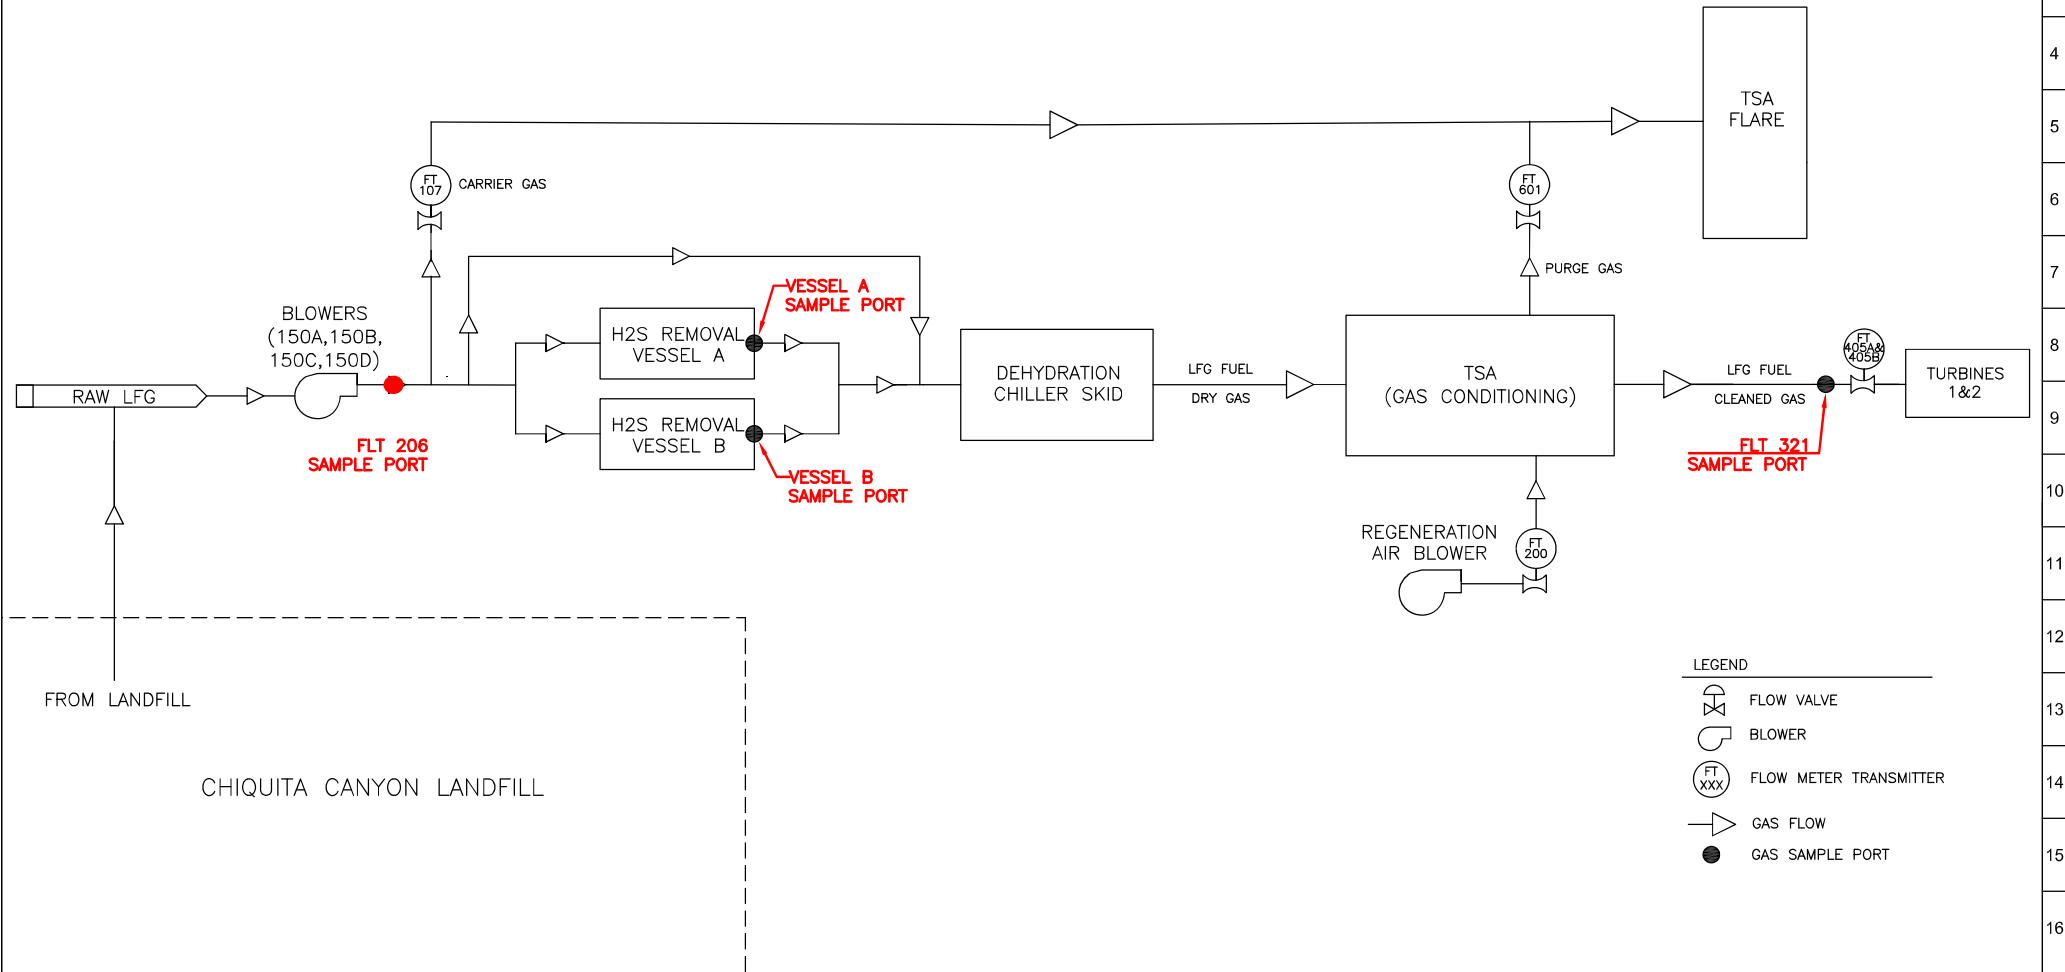

AA Z Y X N W V U T S R Q P O N M L K J I H G F E D C B A

AMERESCO CHIQUITA CANYON LLC PROCESS FLOW DIAGRAM

- LEGEND**
- FLOW VALVE
 - BLOWER
 - FLOW METER TRANSMITTER
 - GAS FLOW
 - GAS SAMPLE PORT

AMERESCO CHIQUITA ENERGY LLC VALENCIA, CA

PROJECT NAME: CHIQUITA LFGTE FACILITY	DRAWING TITLE: PROCESS FLOW DIAGRAM
--	--

AMERESCO PROJECT NO.: 01069

REV.	DATE	BY	DESCRIPTION

DWN BY:
RLS

CHK'D BY:
AJM

DATE DWN:
02/17/23

DIAGRAM NO.: 1